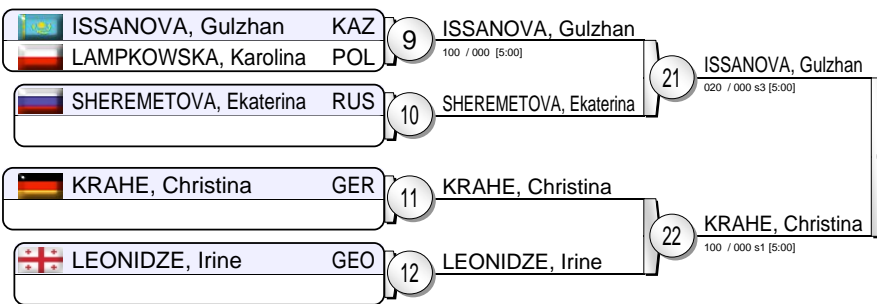

EJU World Cup Warsaw 2010

(POL Warsaw, 20-21 February 2010)

+78 kg

19 Judoka

Pool A

Pool B

Pool C

Pool D

Repechage

Results		
1.	BISSENI, Eva	FRA
2.	ISSANOVA, Gulzhan	KAZ
3.	KOCATURK, Gulsah	TUR
3.	SADKOWSKA, Ursula	POL
5.	TANGORRE, Lucia	ITA
5.	BELOUSOVA, Polina	RUS
7.	JABLONSKYTE, Sandra	LTU
7.	KRAHE, Christina	GER