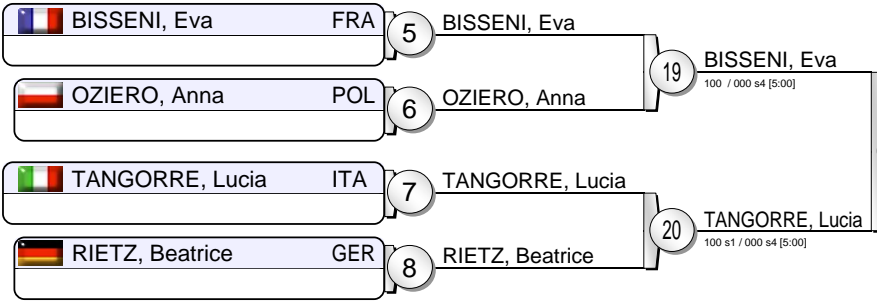

EJU World Cup Warsaw 2010

(POL Warsaw, 20-21 February 2010)

+78 kg

19 Judoka

Pool A

Pool B

Pool C

Pool D

Repechage

Results		
1.	BISSENI, Eva	FRA
2.	ISSANOVA, Gulzhan	KAZ
3.	KOCATURK, Gulsah	TUR
3.	SADKOWSKA, Ursula	POL
5.	TANGORRE, Lucia	ITA
5.	BELOUSOVA, Polina	RUS
7.	JABLONSKYTE, Sandra	LTU
7.	KRAHE, Christina	GER